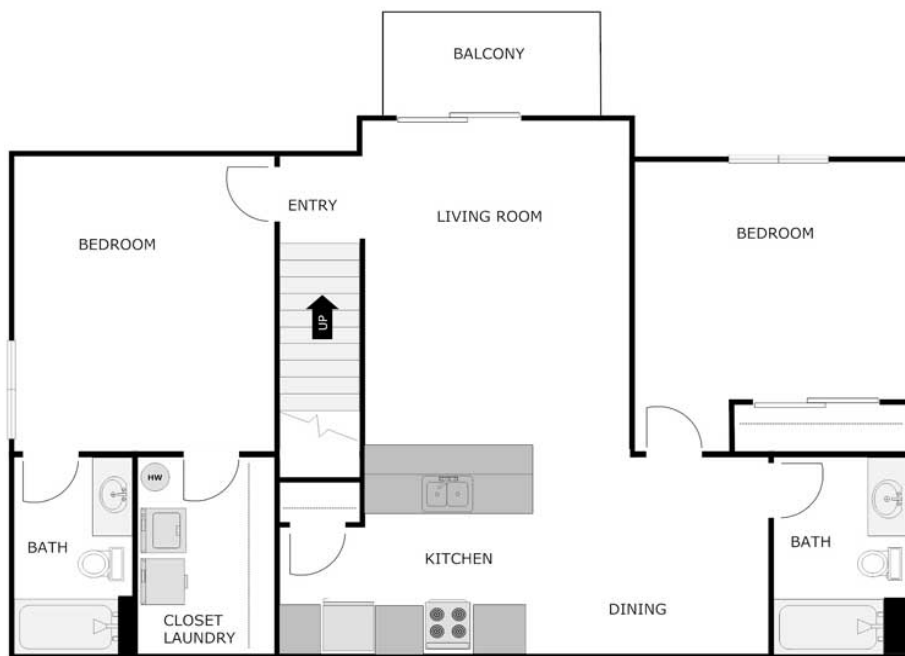

2 Bedroom 2 Bath Apartment Split

1,135 Sq. Ft.

RENT

DEPOSIT

DATE AVAILABLE

NOTES

Streblowstatesapartmentliving.com

relax, enjoy, live!